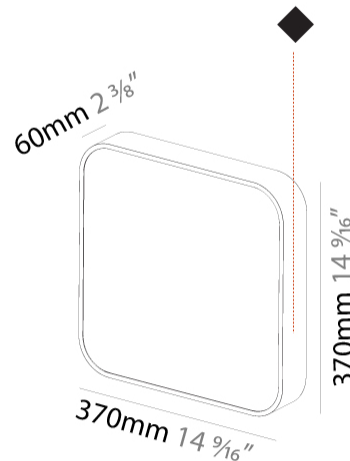

GENERAL

Series: Smoothy
Subseries: Smoothy Flat
Brand: Prolicht
Division: Architectural
Mounting Type: Surface
Mounting Location: Ceiling
Subcategory: Ambient

PHYSICAL

Shape: Square
Length (mm): 370
Length (in): 14 ⁹/₁₆"
Height (mm): 370
Depth (mm): 60
Height (in): 14 ⁹/₁₆"
Depth (in): 2 ³/₈"
Light Distribution: Direct
Weight (kg): 3.16
Weight (lbs): 6.94
Diffuser: PMMA - Opal
Fixture Finish: SSR / BKV / CWI / CRY / HAB / UFT / ITA / RUA / FTG / MYG / LOD / PUS / FRO / FUP / KIA / POP / BLS / SPG / MEY / GOH / GUM / CHC / COM / ABZ / JAG / OBR / MOS / ROR
Fixture Material: Extruded Aluminum / Steel

ELECTRICAL

Lamp Type: LED (Zhaga Standard)
Input Wattage (W): 13.2
Total Output Wattage (W): 12
Dimming: Non-Dimmable
Driver Included: Yes
Driver Location: Integrated
Driver Type: Constant Current - Universal
Driver Class: Class 2
Input Voltage (V): 120 - 277
Constant Current (MA): 350
Upon Request: (Not included - see components) Integral: 0-10Vdc dimming / Phase dimming 120Vac only

LED

Color Temperature (°K): 3000 / 3500 / 4000
Max. Delivered Lumen (lm): 1200 / 1225 / 1250
CRI: >80 CRI
Lamp Life (hrs): 50000

OPTICAL

RATINGS AND CERTIFICATIONS

Certified By: Certified for North American Standards
IP rating: IP20